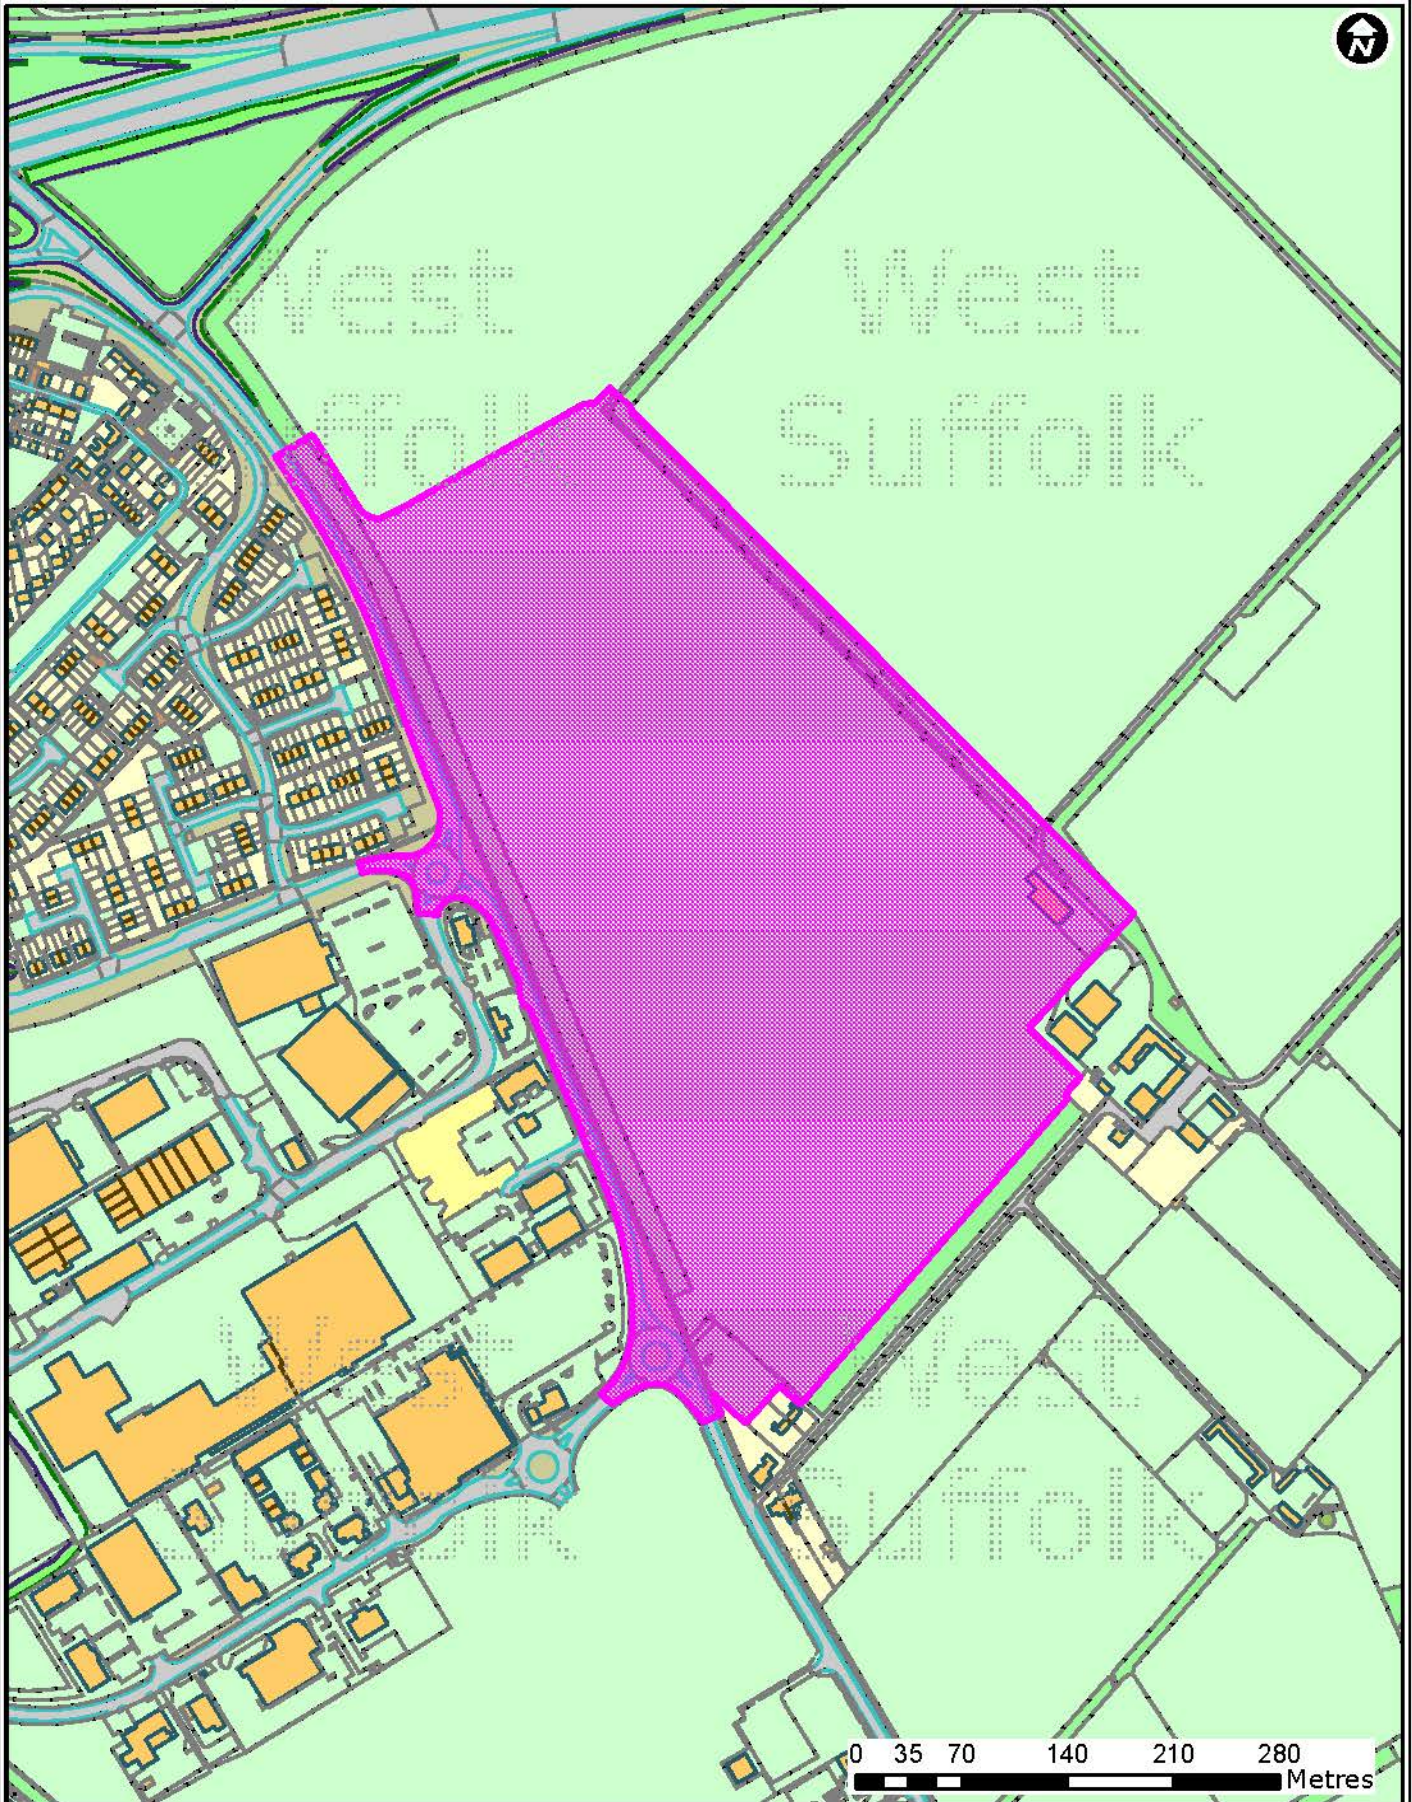

DC/13/0408/OUT

Hatchfield Farm, Fordham Road, Newmarket

Forest Heath • St Edmundsbury

West Suffolk
working together

© Crown Copyright and database rights 2015 Ordnance Survey 100019675/100023282. You are not permitted to copy, sub-license, distribute or sell any of this data to third parties in any form. Use of this data is subject to terms and conditions. See www.westsuffolk.gov.uk/disclaimer.cfm.

Scale: 1:5,000
Date: 19/01/2015